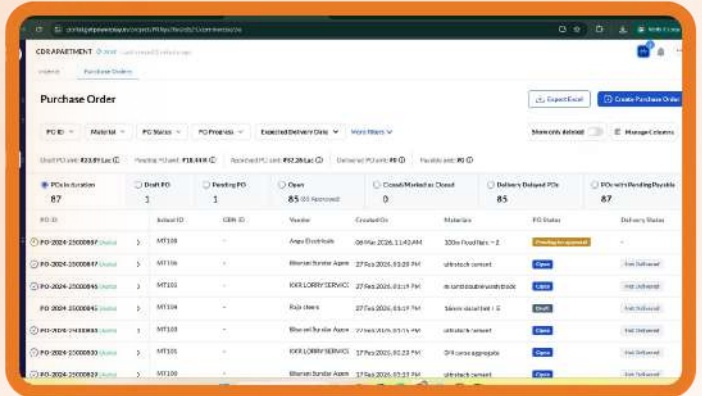

# LIVE PROJECT TRACKING FOR CLIENTS

At EDGE INFRA, we ensure complete transparency by managing every project through **Project Management Software**.

Our platform connects the **Client, Project Owner, and Site Engineers** in one system, allowing everyone to stay updated on project progress.