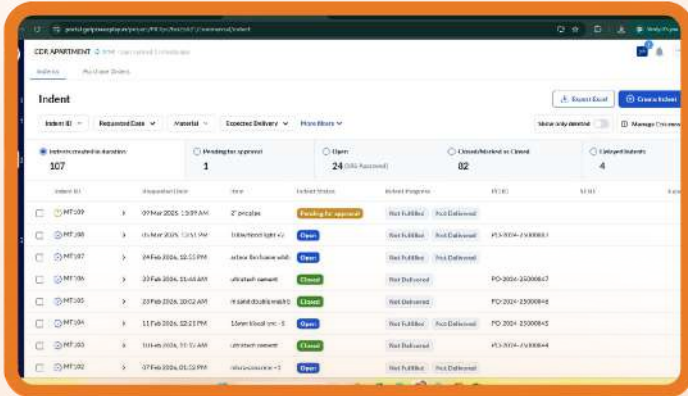

# LIVE PROJECT TRACKING FOR CLIENTS

At EDGE INFRA, we ensure complete transparency by managing every project through **Project Management Software**.

Our platform connects the **Client, Project Owner, and Site Engineers** in one system, allowing everyone to stay updated on project progress.