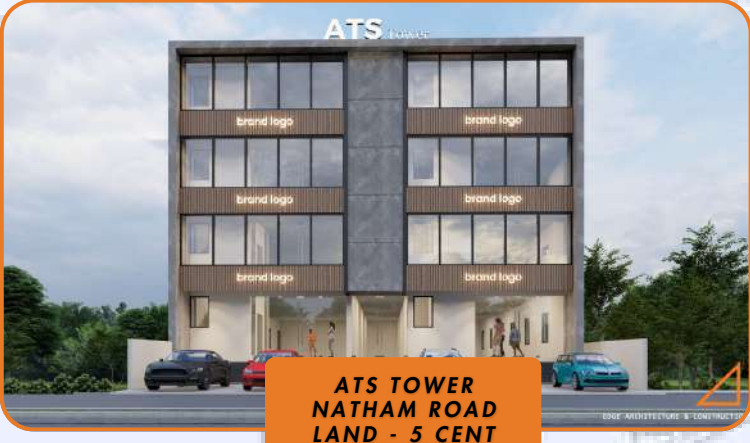

**ATS TOWER
NATHAM ROAD
LAND - 5 CENT
18,000 SQ.FT**