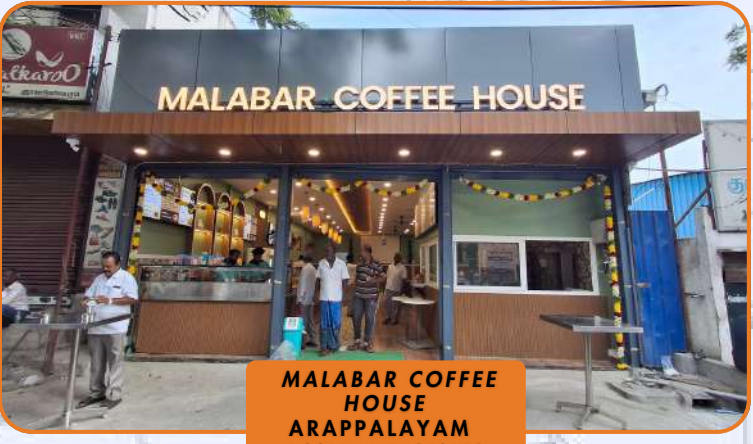

**MARUTHA VILAS  
SURVEYOR COLONY  
LAND - 13 CENT  
3677 SQ.FT**

**MALABAR COFFEE  
HOUSE  
ARAPPALAYAM  
LAND - 5 CENTS  
2100 SQ.FT**

**THE WING  
TVS NAGAR  
LAND-15 CENTS  
9,800 SQ.FT**

**THE CHAMPAIN  
ARAPALYAM  
LAND- 5 CENTS  
2500 SQ.FT**